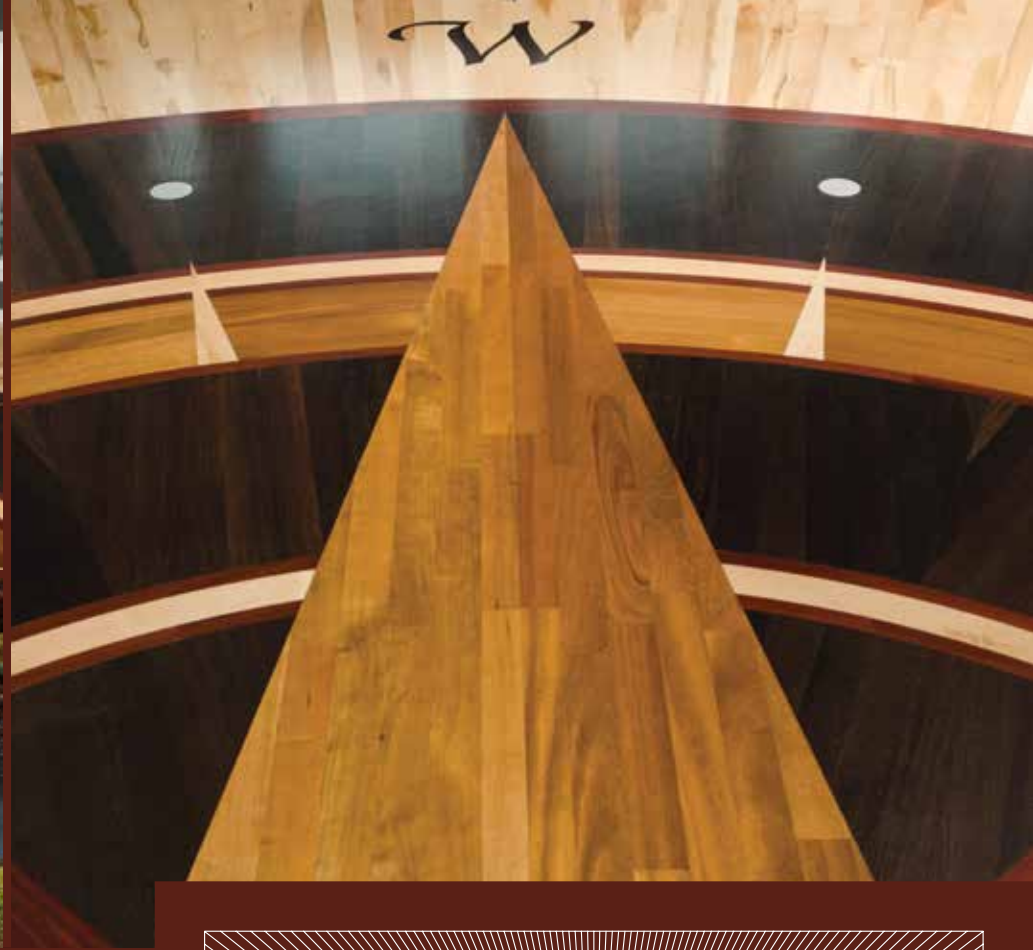

Nautical Medallion

- *Located at a private residence in Winneconne, Wisconsin*
- *20' x 40' Medallion*
- *Wenge, Bloodwood, Padauk, Sipo, American Cherry, Maple and Aluminum*