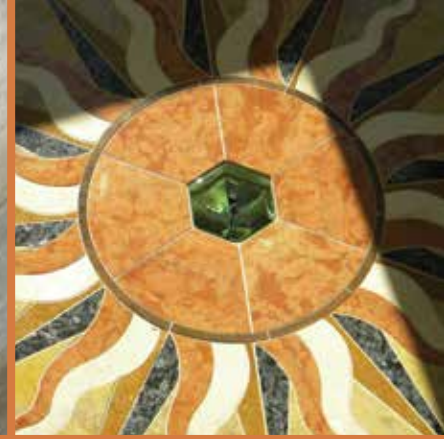

Custom Helios

- *Located at a private residence in Door County, Wisconsin*
- *72" Diameter Medallion*
- *Blue Pearl, Rosa Verona, Giallo Royale, Inca Gold, Creme Limestone and Copper*