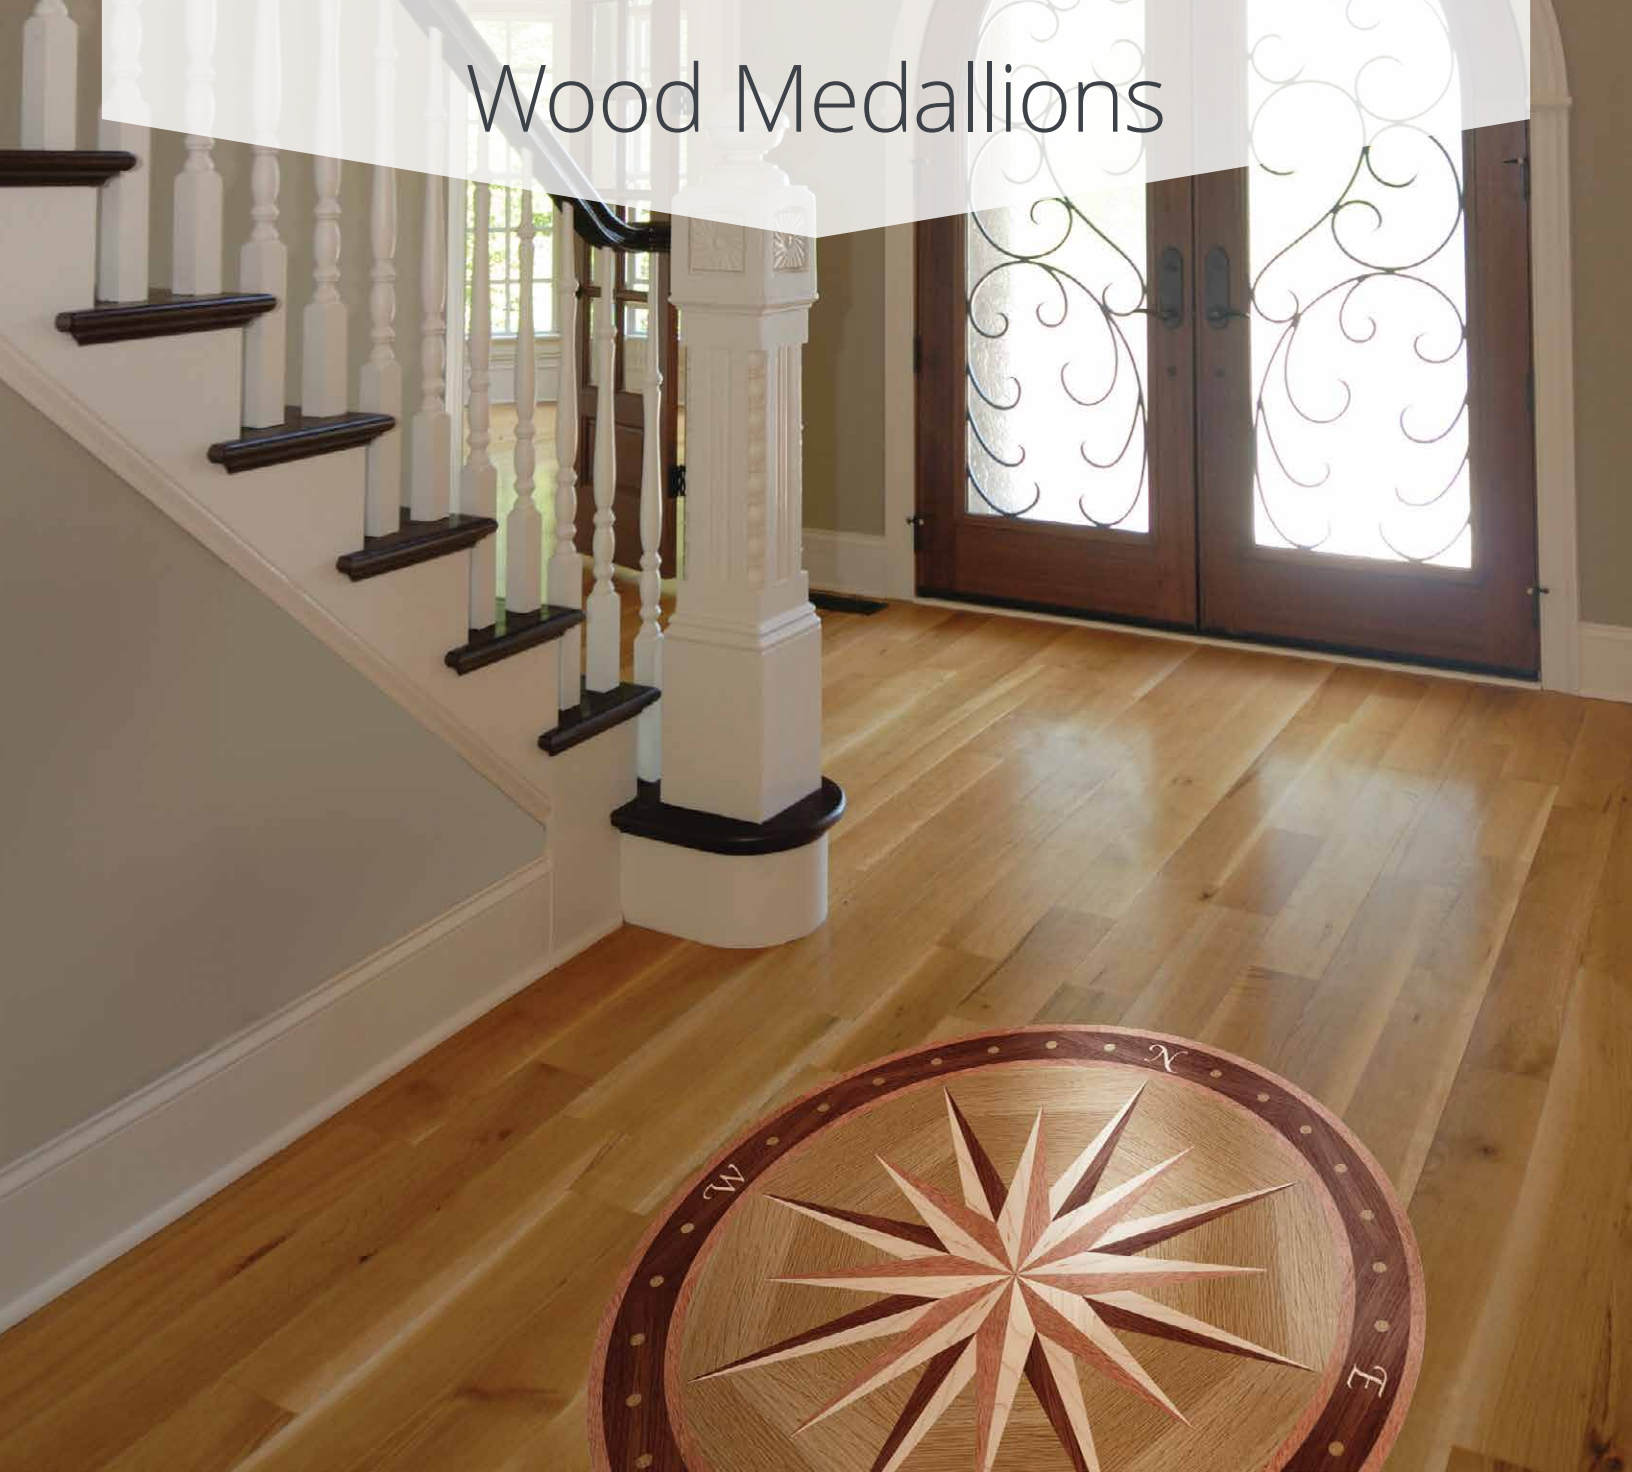

Brant Point | 331B | 21" or 36"
*Shown in: American Cherry,
American Walnut and Maple*

Chatham | 370 | 30", 36", 42" or 48"
*Shown at top of page in: American Walnut,
Maple, Qtr. White Oak and Sipo*

Arizona | 379 | 36"
*Shown in: American Walnut, Brazilian
Cherry, Maple And Plainsawn Red Oak*