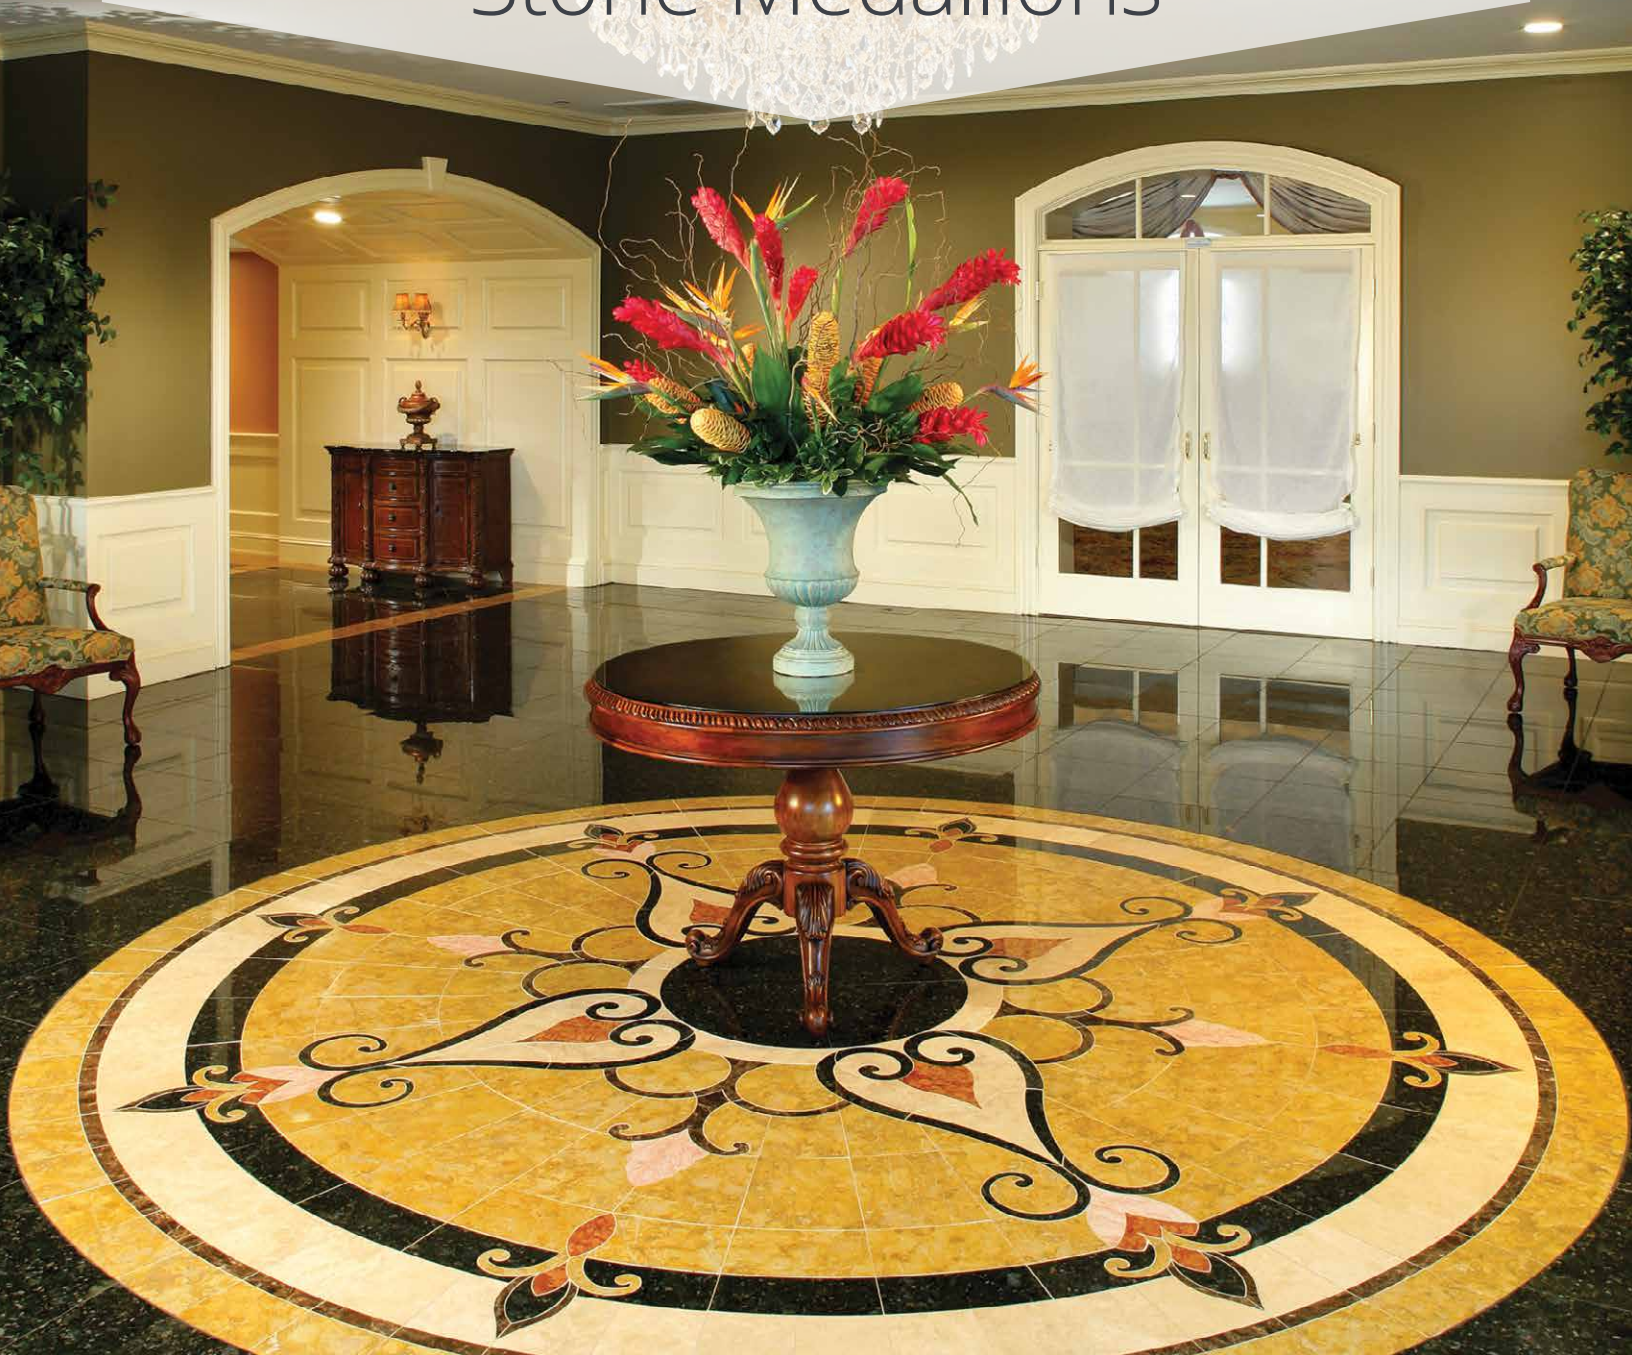

Stone Medallions

Cassina | 800 | 33½" or 45½"

Shown at top of page in: Creme Limestone-Honed, Emperador Dark, Empress Green and Rosa Verona Marble