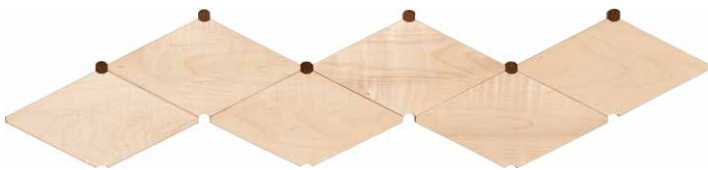

Sizes and materials of all our products can be customized to fit your unique needs.

Stone Medallions

Cassina | 800 | 33½" or 45½"

Shown at top of page in: Creme Limestone-Honed, Emperador Dark, Empress Green and Rosa Verona Marble

Libra | 660 | 33½" or 45½"

Shown in: Black Galaxy, Carioca Gold, Imperial White, Tropical Brown Granite and Copper

Andromeda | 610-05 | 21½", 33½" or 45½"

Shown in: Dakota Mahogany, Giallo Himalaya Granite and Creme Limestone-Honed

Sizes and materials of all our products can be customized to fit your unique needs.

Floors

Matrix | 207 | 9.3243" x 41.2971"
Shown in: Maple & American Walnut

Continuum | 208 | 8.89" x 28.7136"
Shown on cover in: American Walnut

Zenith | 210 | 7" x 42"
Shown in: Maple, American Walnut, Stained Grey Maple, Wenge and Purpleheart

All Spatial Series and parquet grids are dual purpose and may be installed as either a floor or wall. Each is available in our patent-pending Catena Tab-Fit Installation system.