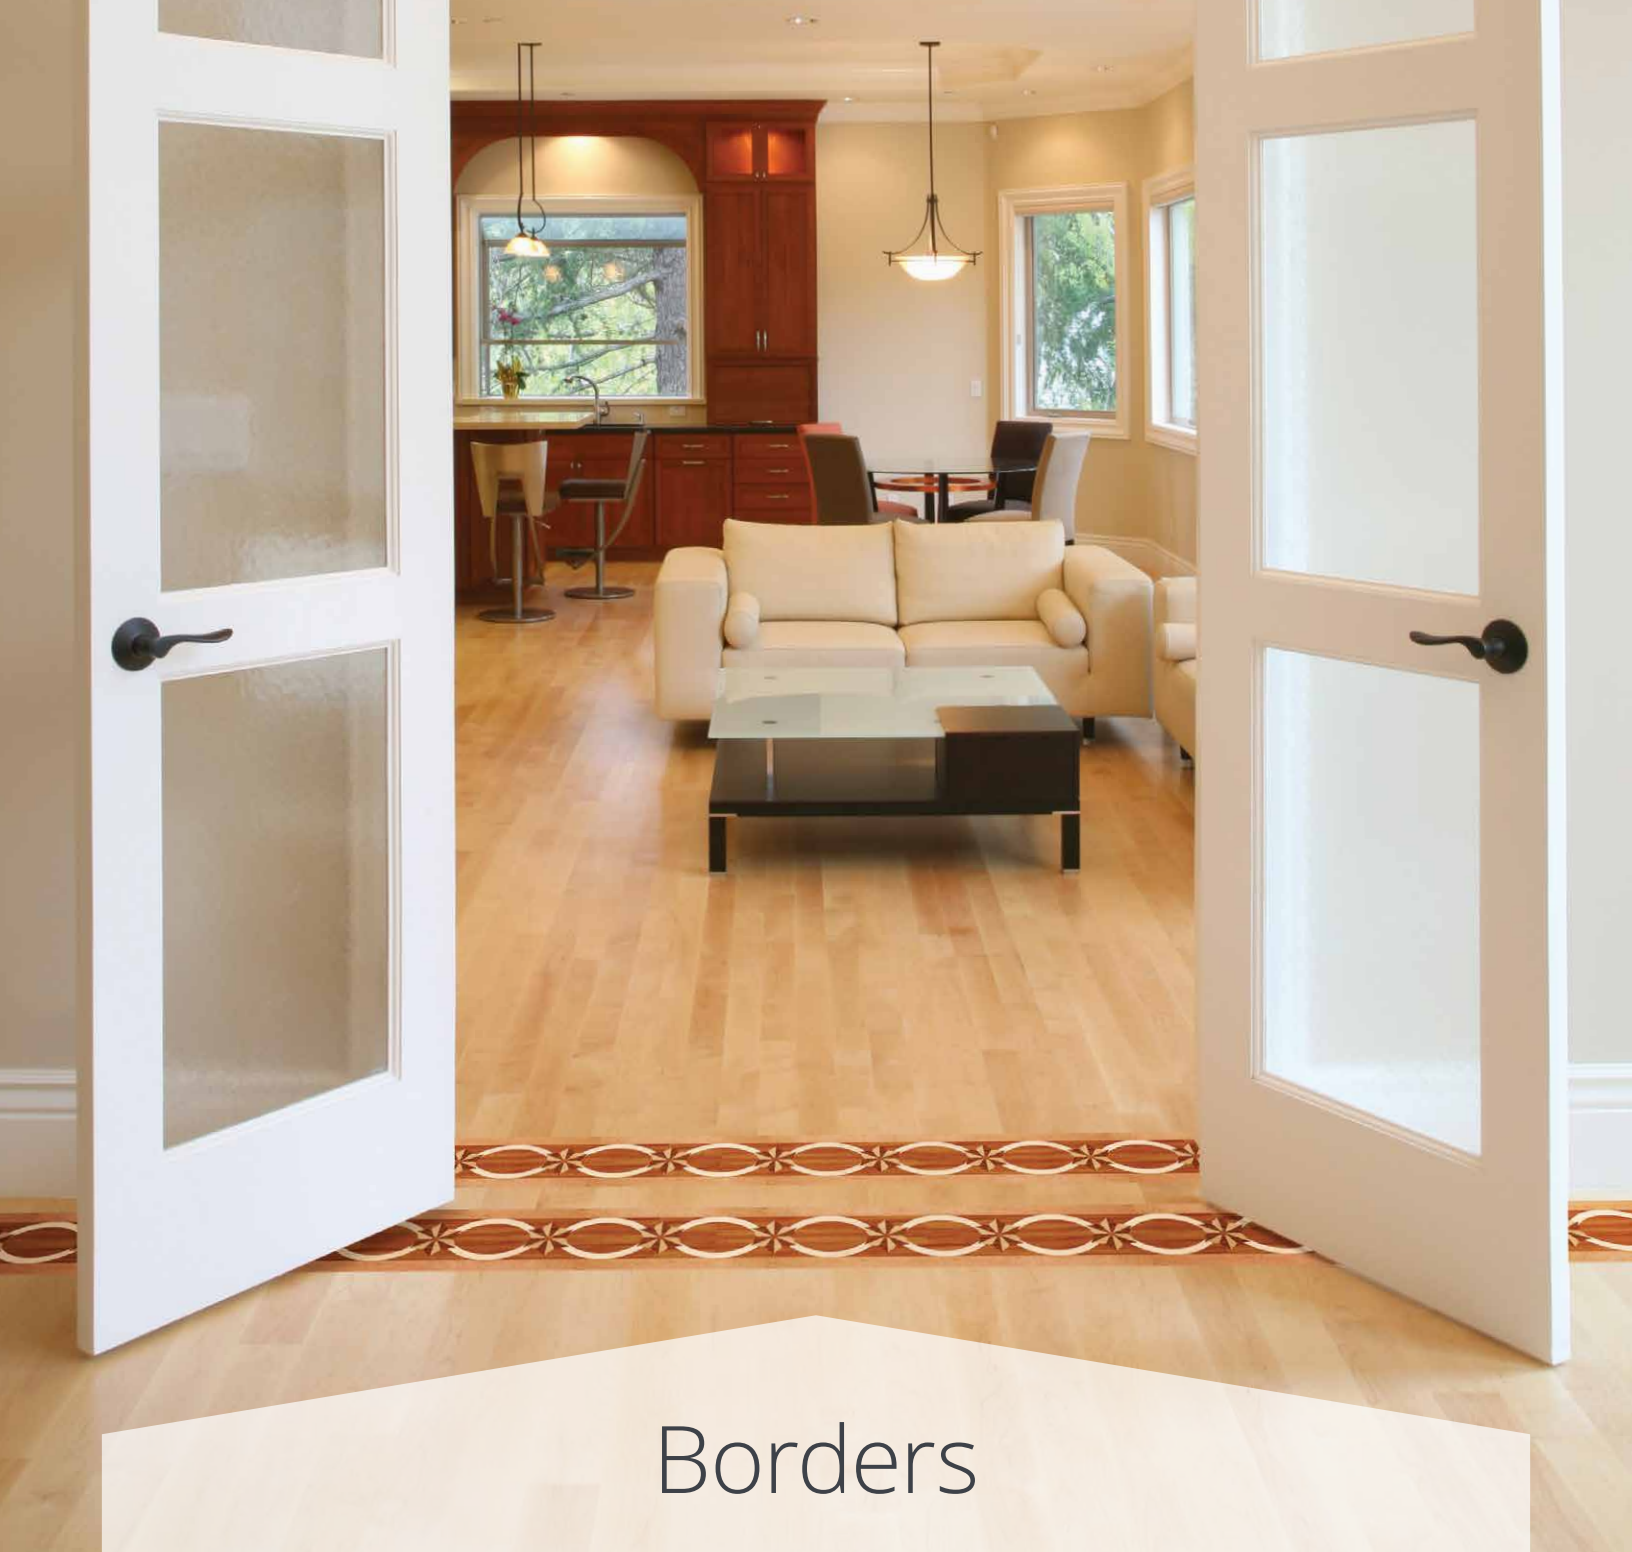

Sizes and materials of all our products can be customized to fit your unique needs.

Borders

Wild Iris

Border: 126-05 | 6" x 36"
 Corner: 126-05-CN | 6" x 6"
 Shown in: Brazilian Cherry,
 Maple and Wenge

Crescent